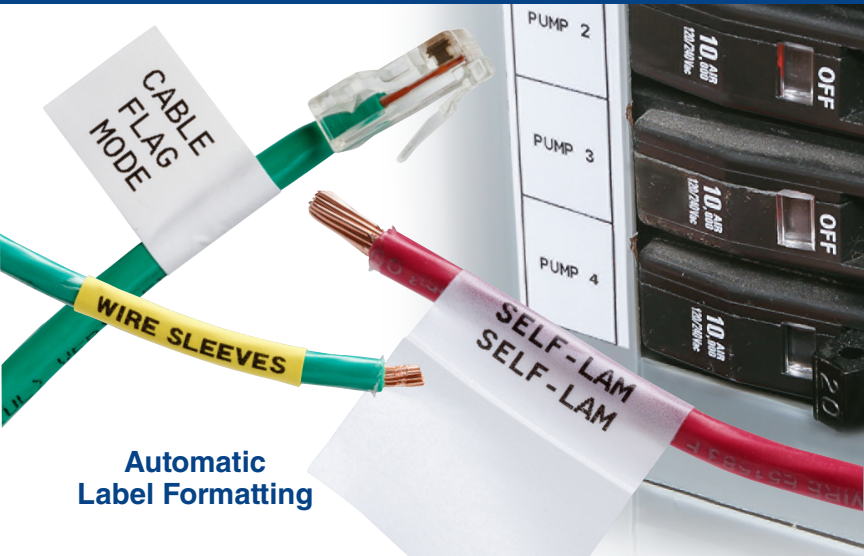

TOUGH on the Outside. SMART on the Inside.

**Automatic
Label Formatting**

**Label Widths
0.25" to 0.75" in a
Variety of Colors**

104 Symbols

**Continuous
Label
Supplies**

BRADY 360
2 YEAR
WARRANTY