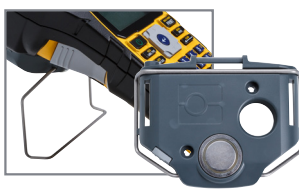

WHEN PERFORMANCE MATTERS MOST™

TOUGH on the Outside. SMART on the Inside.

BMP[®]21-PLUS
LABEL PRINTER

BradyID.com/bmp21plus

BMP®21-PLUS

LABEL PRINTER

TOUGH on the Outside.
SMART on the Inside.

- Automatic-label formatting for wire wraps, patch panels, terminal-blocks, cable flags and general banner labels
- Drop-lock-and-print materials
- Passed shock and vibration testing per MIL-STD-810G Method 5.16.6 S4.6.5
- Rechargeable Li-ION battery
- Tape widths 0.25" to 0.75"
- 70 total material parts
- Label grabber holds label after cutting
- 104 symbols for electric, smart home, safety and datacom
- 2-year warranty

Kit includes: printer, hard case, label cartridge, Li-ION battery, power cord and lanyard

Accessories Available:

Magnet Attachment

Catalog #: BMP21-MAGNET

Heavy-duty magnet affixes printer to metal surfaces for hands-free printing.